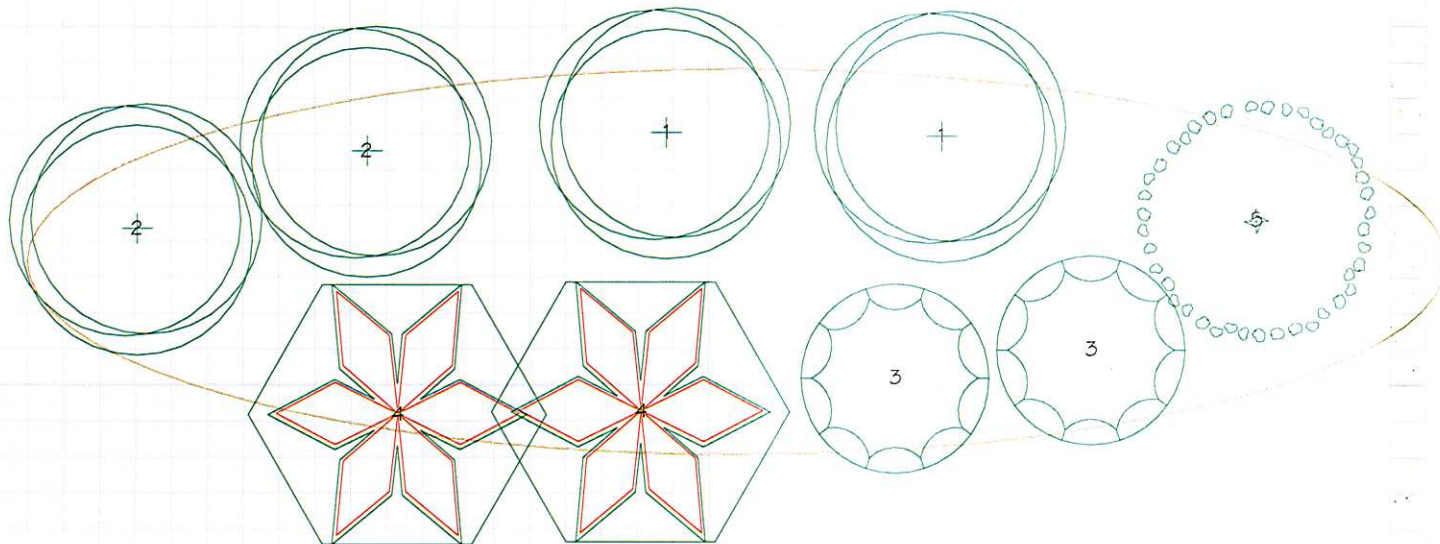

Legend

	Common Name	Botanical Name	Qty
Shrub, Deciduous			
1	 Dogwood, Isanti (2)	<i>Cornus stolonifera</i> 'Isanti'	2
2	 Dogwood, Isanti	<i>Cornus sericea</i> 'Isanti'	2
3	 Summersweet, Sweet Pepperbush	<i>Clethra alnifolia</i> 'Hummingbird'	2
4	 Sweetspire, Virginia	<i>Itea virginica</i> 'Henry's Garnet'	2
5	 Winterberry, Winter Red	<i>Ilex verticillata</i> 'Winter Red'	1

Revision #: 0

Date: 4/13/2009

Landscape Plan: 1

Mid Size Rain Garden

Scale:

0' 1" = 5' 4"

Landscape Design by: Laurie R Broccolo

Broccolo Tree and Lawn Care