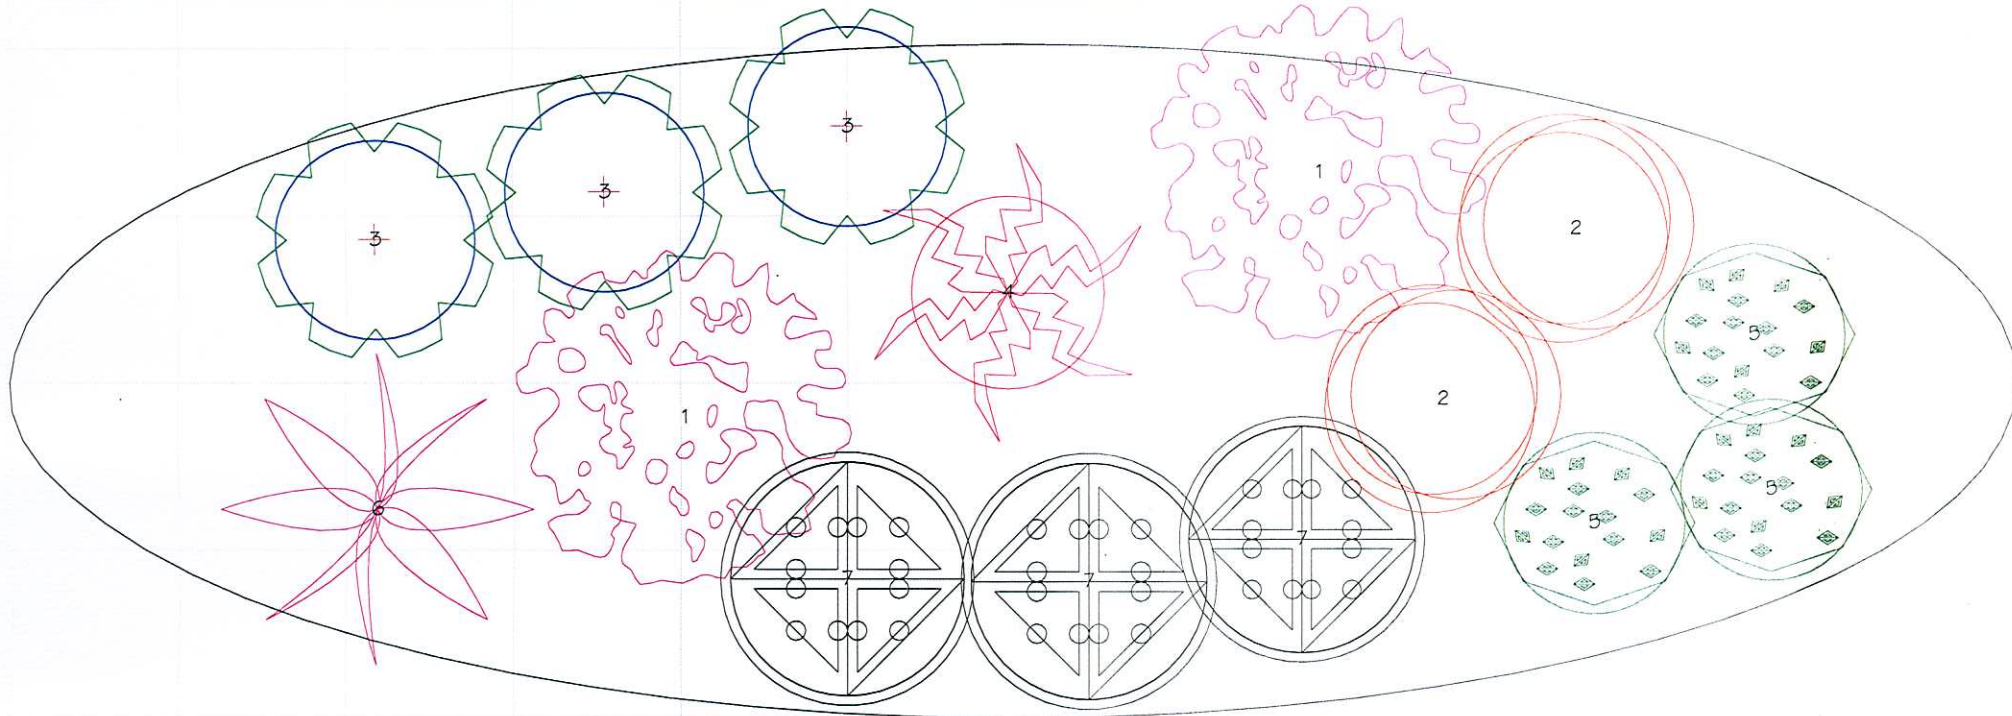

# LEGEND

	COMMON NAME	BOTANICAL NAME	SIZE	QTY
FLOWER, PERENNIAL				
1	BEE BALM	MONARDA DIDYMA	EACH	2
2	CARDINAL FLOWER	LOBELIA CARDINALIS 'QUEEN VICTORIA'	EACH	2
3	BLUE LOBELIA	LOBELIA SIPHILITICA	EACH	3
4	SWAMP MILKWEED	ASCLEPIAS INCARNATA	EACH	1
5	BLUE IRIS	IRIS VERSICOLOR	EACH	3
6	PHYSOSTEGIA, FALSE DRAGONHEAD	PHYSOSTEGIA VIRGINIANA	EACH	1
7	RUDBECKIA, BLACK-EYED SUSAN	RUDBECKIA HIRTA OR FULGIDA	EACH	3

Revision #: 0

Date: 4/13/2009

Scale:

0' 1" = 1' 1-3/4"

Landscape Plan: 1

Low Rain Garden

Landscape Design by: Albert Broccolo

Broccolo Tree & Lawn Care